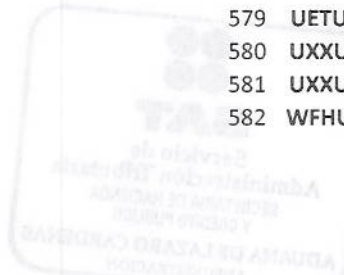

LIST	CONTAINER	SIZE	TYPE	STATUS	LIST	CONTAINER	SIZE	TYPE	STATUS
501	PONU1868364	40	DRY	FULL	556	TCNU9291962	40	HIGH	FULL
502	PONU1872209	40	DRY	FULL	557	TEXU2129439	20	DRY	FULL
503	PONU2053746	20	DRY	FULL	558	TGHU2179314	20	DRY	FULL
504	PONU2074219	20	DRY	FULL	559	TGHU3272360	20	DRY	FULL
505	PONU7126378	40	HIGH	FULL	560	TGHU7014240	40	HIGH	FULL
506	PONU7209554	40	HIGH	FULL	561	TGHU7459560	40	HIGH	FULL
507	PONU7304680	40	HIGH	FULL	562	TGHU7512599	40	HIGH	FULL
508	PONU7315155	40	HIGH	FULL	563	TGHU8040096	40	HIGH	FULL
509	PONU7383653	40	HIGH	FULL	564	TGHU8369081	40	HIGH	FULL
510	PONU7404186	40	HIGH	FULL	565	TRLU6880472	40	HIGH	FULL
511	PONU7411040	40	HIGH	FULL	566	TRLU6890418	40	HIGH	FULL
512	PONU7411246	40	HIGH	FULL	567	TRLU6941808	40	HIGH	FULL
513	PONU7420401	40	HIGH	FULL	568	TRLU7654269	40	HIGH	FULL
514	PONU7456174	40	HIGH	FULL	569	TTNU9096064	40	HIGH	FULL
515	PONU7464400	40	HIGH	FULL	570	TTNU9569608	40	HIGH	FULL
516	PONU7469253	40	HIGH	FULL	571	UESU4165440	40	DRY	FULL
517	PONU7546848	40	HIGH	FULL	572	UESU4534511	40	HIGH	FULL
518	PONU7568976	40	HIGH	FULL	573	UESU4564624	40	HIGH	FULL
519	PONU7583219	40	HIGH	FULL	574	UESU4565153	40	HIGH	FULL
520	PONU7612873	40	HIGH	FULL	575	UESU4615510	40	HIGH	FULL
521	PONU7620441	40	HIGH	FULL	576	UESU4675253	40	HIGH	FULL
522	PONU7674577	40	HIGH	FULL	577	UESU4688693	40	HIGH	FULL
523	PONU7690135	40	HIGH	FULL	578	UETU2063777	20	DRY	FULL
524	PONU7791085	40	HIGH	FULL	579	UETU5038464	40	HIGH	FULL
525	PONU7795394	40	HIGH	FULL	580	UXXU4302970	40	DRY	FULL
526	PONU7867621	40	HIGH	FULL	581	UXXU4307610	40	DRY	FULL
527	PONU7927398	40	HIGH	FULL	582	WFHU5002284	40	HIGH	FULL
528	PONU7996573	40	HIGH	FULL					
529	PONU8009709	40	HIGH	FULL					
530	PONU8021670	40	HIGH	FULL					
531	PONU8043318	40	HIGH	FULL					
532	PONU8054971	40	HIGH	FULL					
533	PONU8093788	40	HIGH	FULL					
534	PONU8097802	40	HIGH	FULL					
535	PONU8158791	40	HIGH	FULL					
536	PONU8178118	40	HIGH	FULL					
537	PONU8182951	40	HIGH	FULL					
538	PONU8214977	40	HIGH	FULL					
539	SEAU2328060	20	DRY	FULL					
540	SEAU7820010	40	DRY	FULL					
541	SEAU8591460	40	HIGH	FULL					
542	SEAU8606718	40	HIGH	FULL					
543	SEAU8617250	40	HIGH	FULL					
544	SEAU8633009	40	HIGH	FULL					
545	SMZU3239691	40	DRY	FULL					
546	TCKU1441465	20	DRY	FULL					
547	TCLU2161759	20	DRY	FULL					
548	TCLU2506824	20	DRY	FULL					
549	TCLU5273639	40	HIGH	FULL					
550	TCLU5633817	40	HIGH	FULL					
551	TCNU8158894	40	HIGH	FULL					
552	TCNU8619907	40	HIGH	FULL					
553	TCNU8622285	40	HIGH	FULL					
554	TCNU8632534	40	HIGH	FULL					
555	TCNU8634795	40	HIGH	FULL					

Total de contenedores = 582

MAERSK MEXICO, S.A. DE C.V.
MME940615R36
Edgar Josuee Diaz Rodriguez
DIRE750120SD2
CAFETE NO 16133